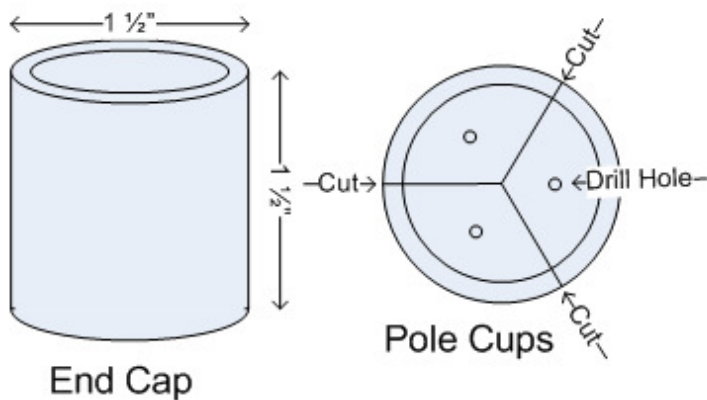

5 Sets of Jump Standards

Standard is PVC pipe 1" Sch. 40.

All Fittings are Furniture Grade
(can be ordered from
www.usplastic.com/)
(10) 5 Way Elbow
(40) End Caps

Jump
Standard

Base

End Cap

Pole Cups

Pole Cups are Flat End Caps cut into thirds. Drill a hole in each Cup to attach to pole.