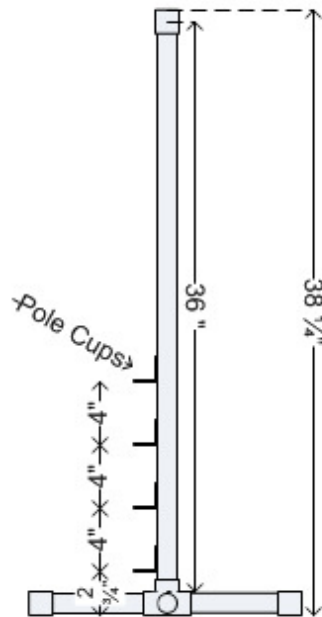

5 Sets of Jump Standards

Standard is PVC pipe 1" Sch. 40.

All Fittings are Furniture Grade
(can be ordered from
www.usplastic.com/)
(10) 5 Way Elbow
(40) End Caps

Jump
Standard

Base

End Cap

Pole Cups

Pole Cups are Flat End Caps cut into thirds. Drill a hole in each Cup to attach to pole.

(14) End Caps