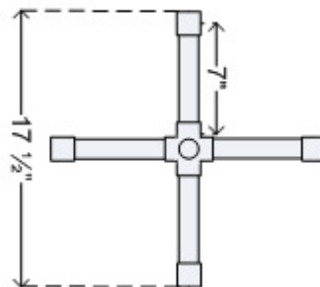

5 Sets of Jump Standards

Standard is PVC pipe 1" Sch. 40.

All Fittings are Furniture Grade
(can be ordered from
www.usplastic.com/)
(10) 5 Way Elbow
(40) End Caps

Jump
Standard

Base

End Cap

Pole Cups

Pole Cups are Flat End Caps cut into thirds. Drill a hole in each Cup to attach to pole.