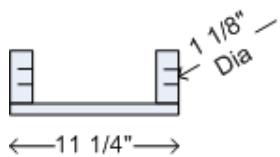

TDAА Teeter Base

Side View

Left End View

TDAA Teeter Plank

Side pieces are made with 2X4's
Top plank is 1X12