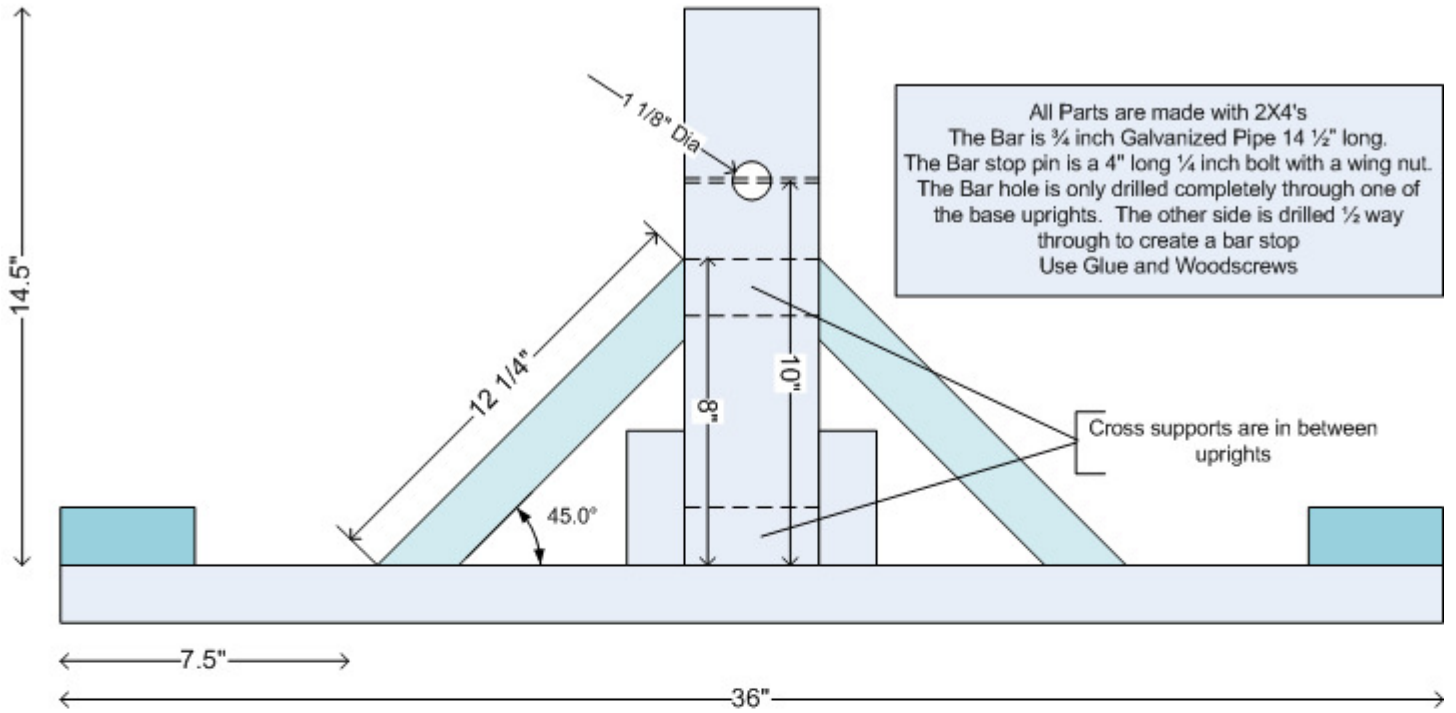

TDAА Teeter Base

Side View

Left End View

TDAA Teeter Plank

Side pieces are made with 2X4's
Top plank is 1X12