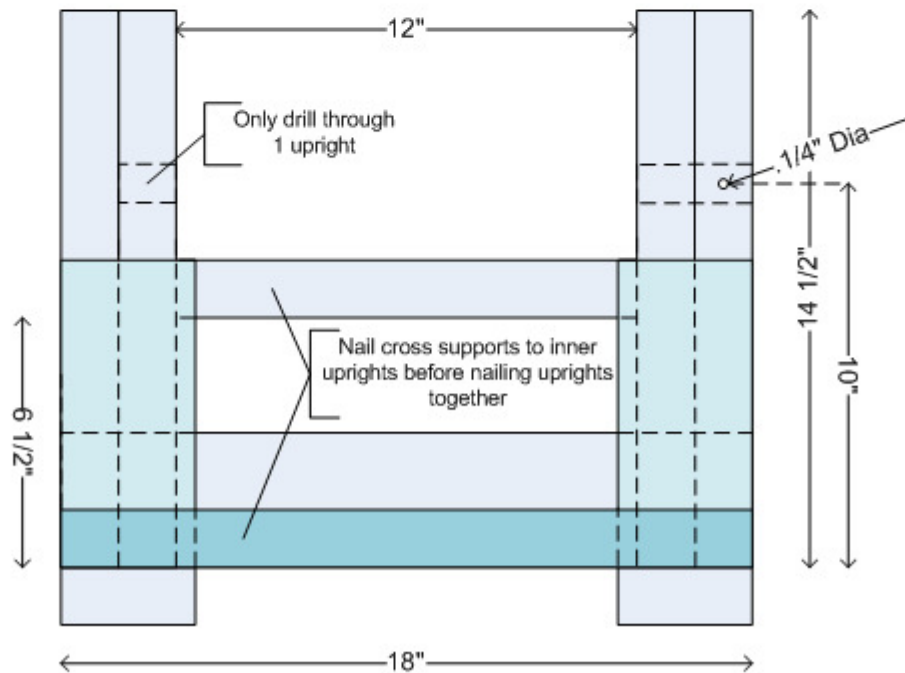

TDAА Teeter Base

Side View

Left End View

TDAA Teeter Plank

Side pieces are made with 2X4's
Top plank is 1X12